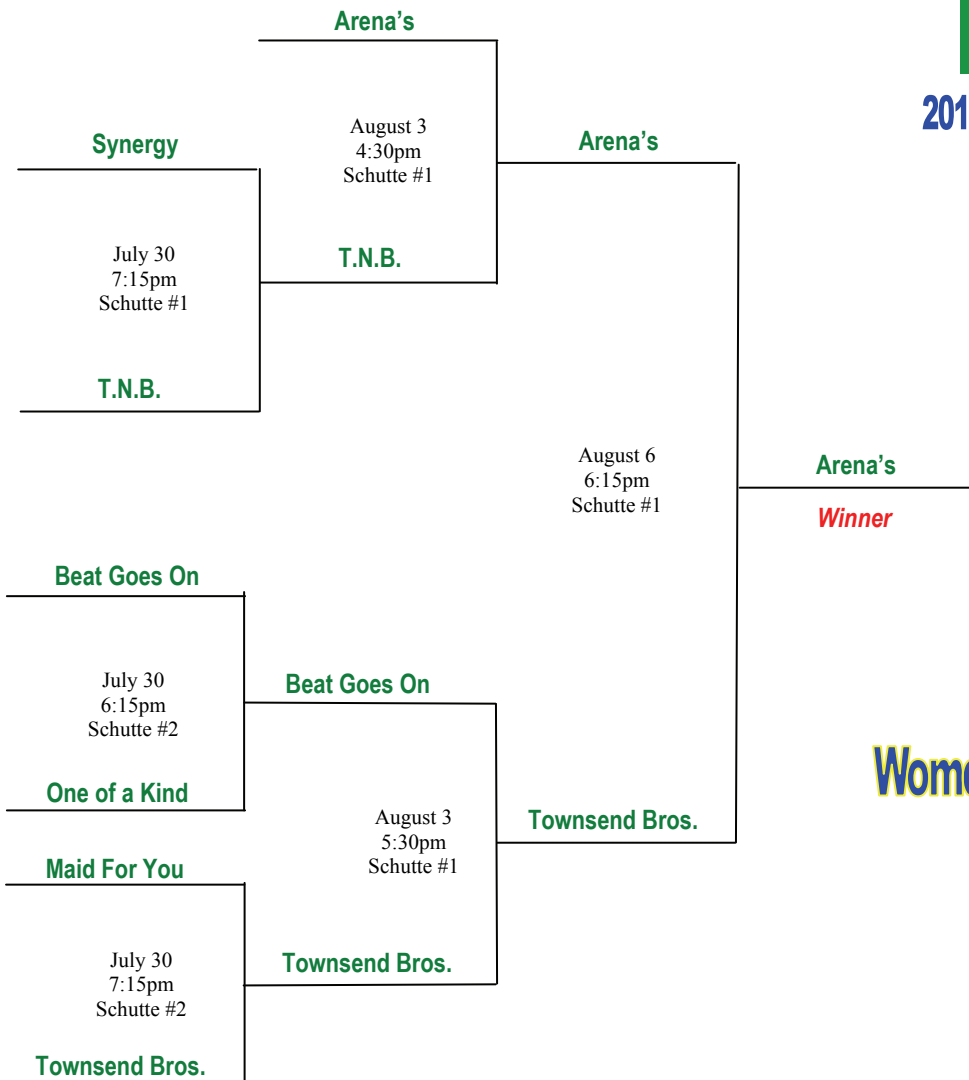

2014 Women's Field Hockey League

Women's Field Hockey Playoffs "Blue" Bracket