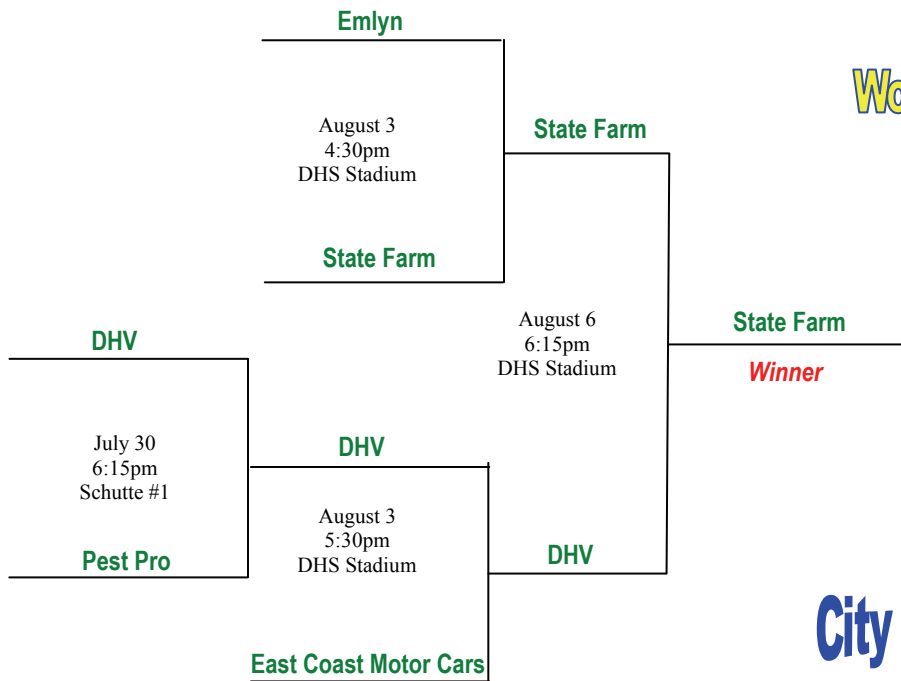

# Women's Field Hockey Playoffs "Gold" Bracket

## City of Dover Parks & Recreation

# Women's Field Hockey Playoffs "Blue" Bracket